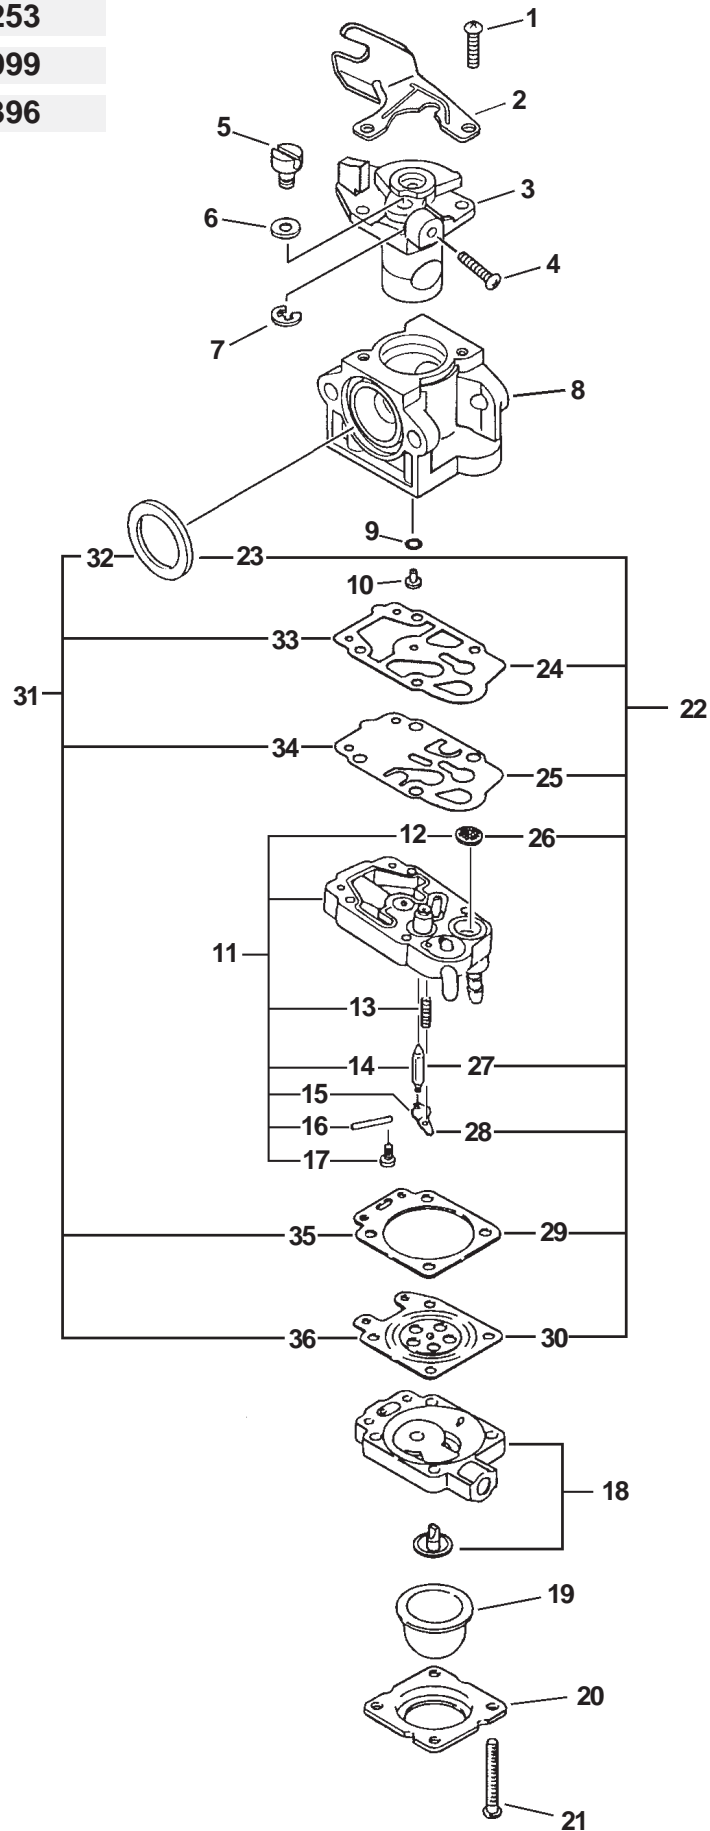

SERIAL NUMBERS:

PAS-260: 03001001 - 03006253

PAS-260: 04001001 - 04999999

PAS-261: 02001001 - 02002396

SERIAL NUMBERS:	SERIAL NUMBERS:
PAS-260: 03001001 - 03006253	PAS-261: 02001001 - 02002396
PAS-260: 04001001 - 04999999	

ITEM	PART NUMBER	QTY	DESCRIPTION	REMARKS
	A021000240	1	CARBURETOR--WYJ-276	
1	12311440630	2	SCREW, CABLE BRACKET	
2	P003000180	1	BRACKET, CABLE	
3	-----	1	THROTTLE VALVE ASY	NOT AVAILABLE SEPARATELY
4	12313440030	1	SCREW, IDLE ADJUST	
5	12317245130	1	SWIVEL	
6	12314954230	1	WASHER	
7	12317307930	1	CLIP	
8	-----	1	BODY, CARBURETOR	NOT AVAILABLE SEPARATELY
9	12318340630	1	O-RING	
10	P003000470	1	JET	
11	12317905560	1	PUMP BODY ASY	INCLUDES ITEMS 12-17
12	-----	1	SCREEN, INLET	
13	12312205560	1	SPRING, METERING LEVER	
14	-----	1	VALVE, INLET NEEDLE	
15	-----	1	LEVER, METERING	
16	12313803930	1	PIN, METERING LEVER	
17	12313905560	1	SCREW, METERING LEVER PIN	
18	12318005560	1	BODY, AIR PURGE	
19	12318140630	1	PUMP, PRIMER	
20	12314205560	1	COVER, PRIMER PUMP	
21	12311005560	4	SCREW, PUMP COVER	
22	P003000190	1	REPAIR KIT	INCLUDES ITEMS 23-30
23	-----	1	RING, PACKING	
24	-----	1	GASKET, PUMP	
25	-----	1	DIAPHRAGM, PUMP	
26	-----	1	SCREEN, INLET	
27	-----	1	VALVE, INLET NEEDLE	
28	-----	1	LEVER, METERING	
29	-----	1	GASKET, METERING DIAPHRAGM	
30	-----	1	METERING, DIAPHRAGM	
31	P003000200	1	GASKET/DIAPHRAGM KIT	INCLUDES ITEMS 32-36
32	-----	1	RING, PACKING	
33	-----	1	GASKET, PUMP	
34	-----	1	DIAPHRAGM, PUMP	
35	-----	1	GASKET, METERING DIAPHRAGM	
36	-----	1	METERING, DIAPHRAGM